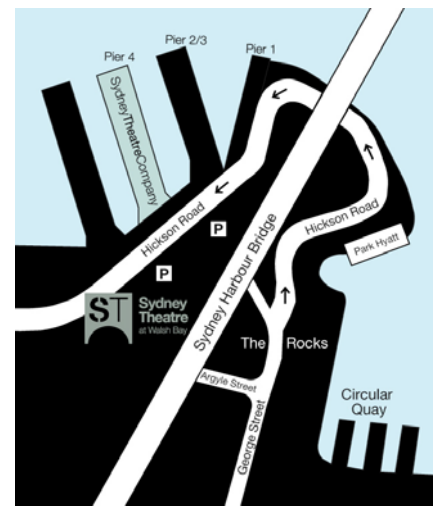

Cost: $16/student   **Max Group Size:** 50   **Start Times** 10am and 1pm, Monday to Friday
Duration 2 hours   **Venue:** Richard Wherret Studio (ST)   **Suitable Years** 10 -12

** Please note, bookings will be processed from 1 November 2007 **

Guided Tours

Sydney Theatre Company is a dynamic and exciting theatre company in one of the world's most unusual theatre complexes. Tours of The Wharf provide an insight into theatre production and provide access to backstage areas.

Cost: No charge   **Max Group Size:** 50   **Start Times** As per Request
Duration 1.5 hours (approx)   **Venue:** STC and ST   **Suitable Years** 7 - 12

Our Location

- STC is located on the upper section of Pier 4 Hickson Rd, Walsh Bay. NB: Sydney Theatre and Sydney Theatre Company are at different locations **See Map** →
- STC and Australian Theatre For Young People (ATYP) are separate companies, although both are located at Pier 4.
- STC is a 40 minute walk from the Sydney Opera House.
- We don't believe it's practical to walk from the Seymour Centre or Belvoir Street Theatre given time limitations.

Contact Us

General Enquiries

Helen Hristofski
02 9250 1726
hhristofski@sydneytheatre.com.au

Bookings

Barbara Vickery,
02 9250 1778
bvickery@sydneytheatre.com.au

sydneytheatre.com.au/education